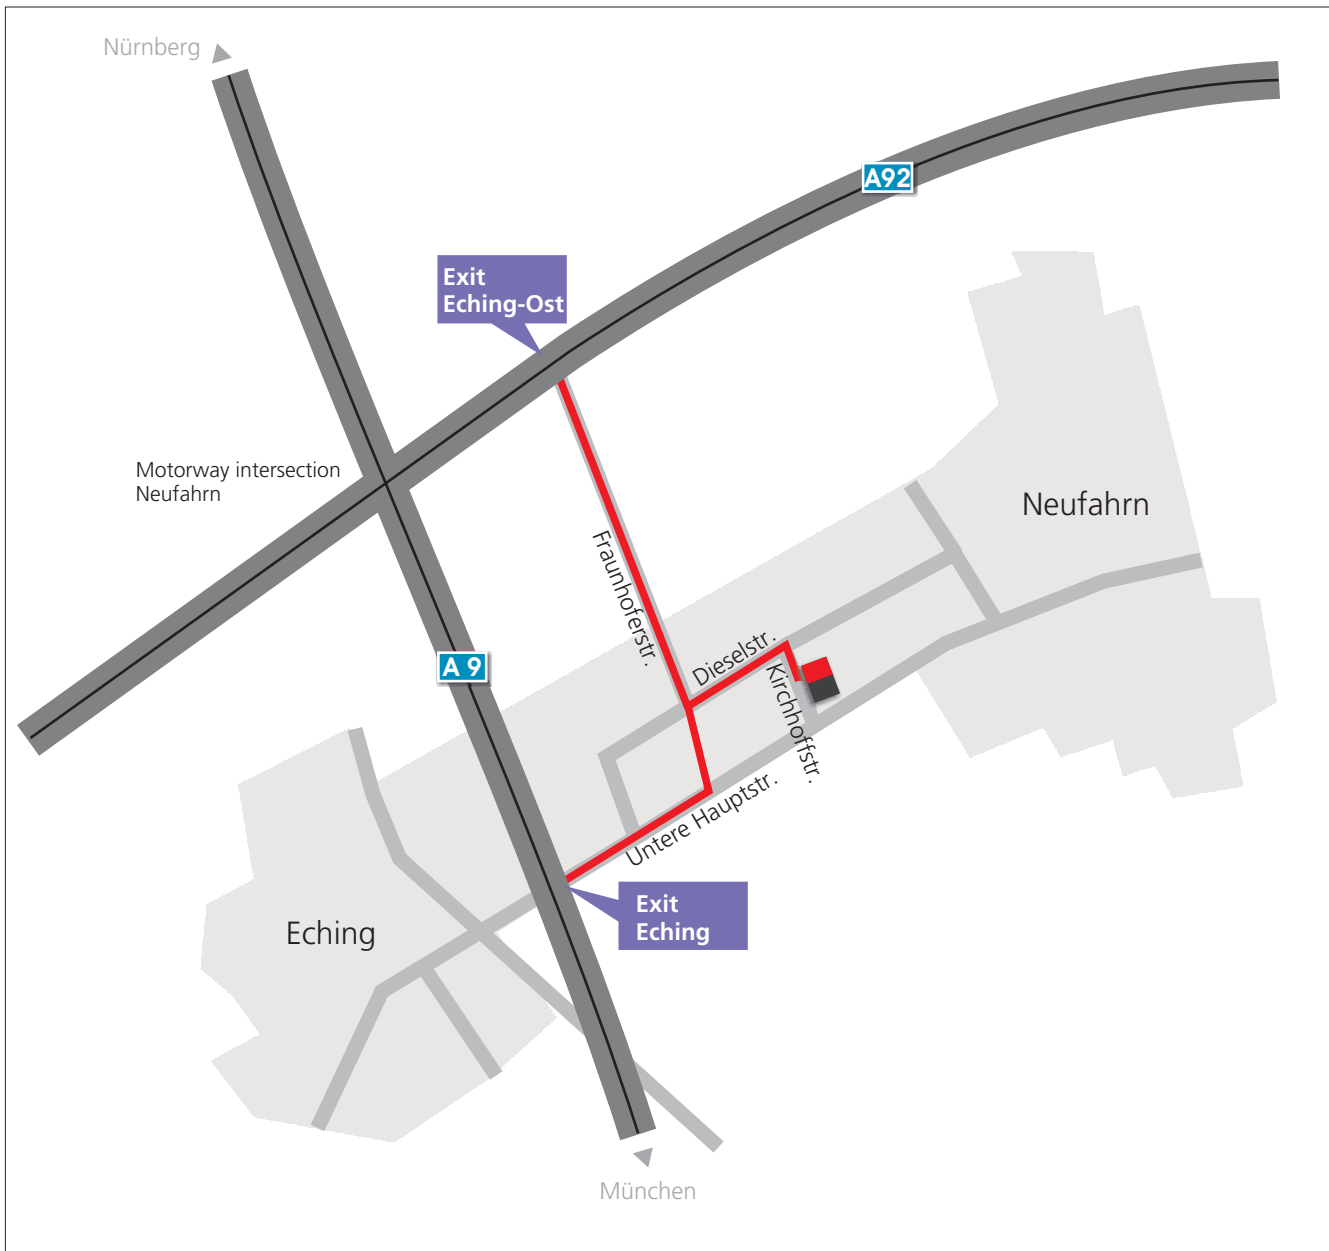

Directions to Service-Center Bayern

When coming from motorway **A 92**, you take exit **no. 4 Eching Ost**.

After approx. 1 km, you turn left onto Dieselstraße the first traffic light.

After 500 m, you reach Kirchhoffstraße.
You turn right onto Kirchhoffstraße and reach the AUMA Service-Center after another 250 m.

When coming from motorway **A 9** you take exit **no. 69 Eching** and turn right onto Untere Hauptstraße in direction Neufahrn.

After approx. 500 m, you pass the first traffic light (Liebigstraße) and after another 900 m, you turn left onto Fraunhoferstraße.
After 300 m, you turn left onto Dieselstraße.

Continue as described on your left.